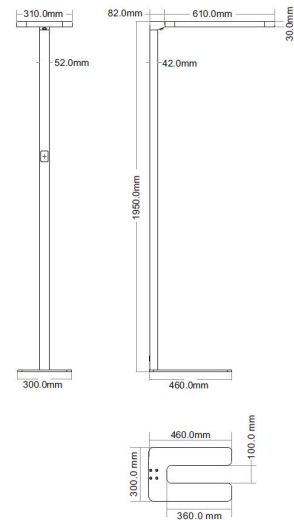

Synergy 21 LED office line floor lamp gray, dimmable

kwh/1000h:	80,00
Lumens:	7040
Watt:	80,0
Nominal Service Life:	35000 Std.
Switching Cycles:	50000
Opt. Ambient Temperature.:	25 °C

LED panel office line
Free-standing luminaire for workplace lighting

Frame colour: grey/silver RAL9006
Power consumption: 80Watt, 40W up, 40W down
Lumen output: 7040lm
Neutral white: 4100k ±150
Colour rendering: CRI >80
UGR: <19 with light downwards, no UGR upwards
Beam angle: 120° (total)
Operating temperature: -20° to +45°
Power supply: 100-240V
Power supply unit: built-in power supply unit, dimming via built-in touch dimmer
Built-in motion detector
Size: Height: 1950mm, base: 300*460mm
Lamp head size: 310*610*30mm
Weight: 17.1kg
Material: Aluminium

Energy efficiency class: A+
kWh/1000h: 80

Attributes

Attribute	Value
Weight:	19.3 Kg
Warranty:	60.00 Months

Additional Images

Accessories

Part No.	Name
162895	Synergy 21 LED office line floor lamp add. Spare screws