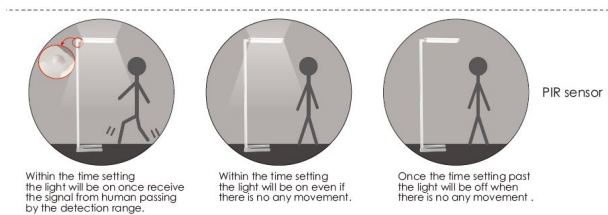

Accessories

Part No.	Name
162895	Synergy 21 LED office line floor lamp add. Spare screws