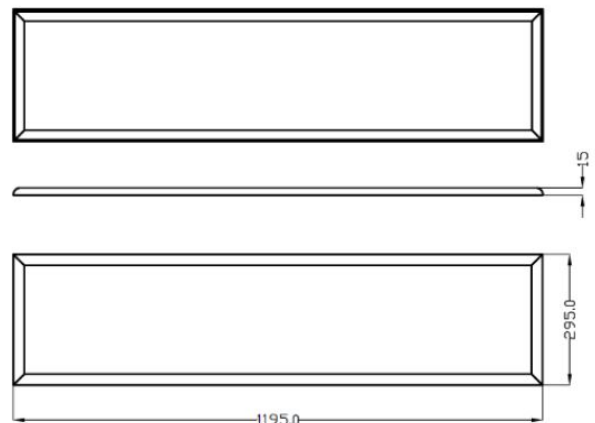

Attribute	Value
Abstrahlwinkel:	240
Ampere:	1.05
CRI:	80
Dimmbar:	Nein
Grösse:	300*1200
LED - Gehäusefarbe:	weiß
Lichtfarbe:	neutralweiß
Lichtfarbe in Kelvin:	4000
Lumen:	3400
Weight:	2.3 Kg
Warranty:	60.00 Months

Additional Images

40W, 300*1200mm