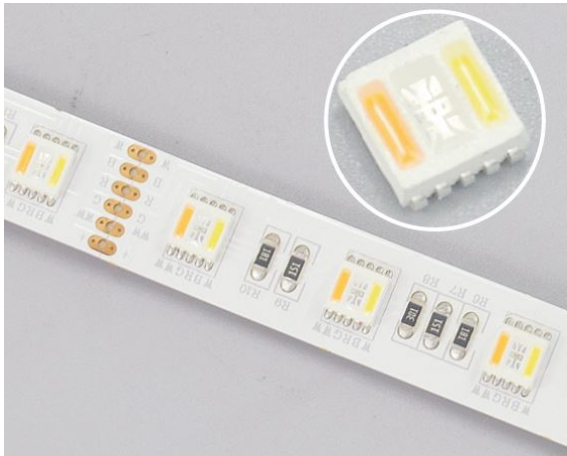

## Synergy 21 LED Flex Strip 60 RGB DC24V + RGB-WW (RGB-CCT) ein Chip IP65

kwh/1000h:	120,00
Lumens:	7500
Watt:	120,0
Nominal Service Life:	35000 Std.
Switching Cycles:	50000
Opt. Ambient Temperature.:	25 °C

RGB-WW Flex-Stripe, 5 metres, RGB and warm white on one chip  
 RGB and dual white 2700-6500K  
 DC 24V, 120W, 24W/m, 9.6W/m for white and 14.6W/m for RGB  
 Brightness: 1500lm ± 10% per metre  
 300 PCS 5050 SMD LED  
 Beam angle: 120°  
 common positive pole  
 Protection class: IP65(empty tube)  
 L\*W\*H: 5000\*14.5\*4  
 Can be shortened: all 6 LEDs can be shortened (10 cm)  
 3M adhesive tape for mounting aid on the back

Control e.g. via Synergy 21 Controller S21-3653 (135731)

Please note that LED strips must also be cooled.  
 Ensure that the LED strip does not exceed an operating temperature of 40°C, otherwise the service life cannot be guaranteed.

### Attributes

Attribute	Value
Abstrahlwinkel:	120

Attribute	Value
Ampere:	5
CC oder CV:	CV
Dimmbar:	abhängig vom Netzteil
LED Strip Klebeband:	ja
LED Strip Breite:	14.50
LED Strip Höhe:	4
LED Strip Klebeband:	ja
LED Strip kürzbar:	100
LED Strip Länge:	5000
Lichtfarbe:	RGB-WW
Lichtfarbe Name:	RGB-WW
Schutzklasse:	IP65
Volt:	24
Weight:	0.2 Kg