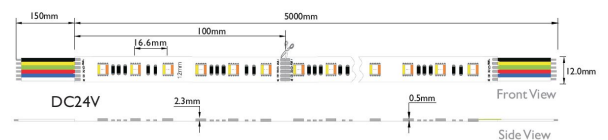

RGB-WW Flex-Stripe, 5 metres, RGB and warm white on one chip  
 RGB and dual white 2700-6500K  
 DC 24V, 120W, 24W/m, 9.6W/m for white and 14.6W/m for RGB  
 Brightness: 1500lm ± 10% per metre  
 300 PCS 5050 SMD LED  
 Beam angle: 120°  
 common positive pole  
 Protection class: IP65(empty tube)  
 L\*W\*H: 5000\*14.5\*4  
 Can be shortened: all 6 LEDs can be shortened (10 cm)  
 3M adhesive tape for mounting aid on the back

### Attributes

Attribute	Value
Abstrahlwinkel:	120

Attribute	Value
Ampere:	5
CC oder CV:	CV
Dimmbar:	abhängig vom Netzteil
LED Strip Klebeband:	ja
LED Strip Breite:	14.50
LED Strip Höhe:	4
LED Strip Klebeband:	ja
LED Strip kürzbar:	100
LED Strip Länge:	5000
Lichtfarbe:	RGB-WW
Lichtfarbe Name:	RGB-WW
Schutzklasse:	IP65
Volt:	24
Weight:	0.2 Kg

## Additional Images

Dimensions(Unit: mm)