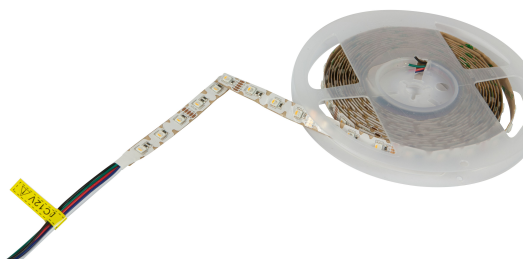

Attribute	Value
Ampere:	3.80
CC oder CV:	CV
Dimmbar:	abhängig vom Netzteil
Länge:	5
LED Strip Klebeband:	ja
LED Strip Breite:	12
LED Strip Höhe:	2.20
LED Strip Klebeband:	ja
LED Strip kürzbar:	100
LED Strip Länge:	5000
Lichtfarbe:	RGB-W
Lichtfarbe Name:	RGB-W
Schutzklasse:	IP20
Volt:	24
Weight:	0.2 Kg
Warranty:	24.00 Months

Additional Images