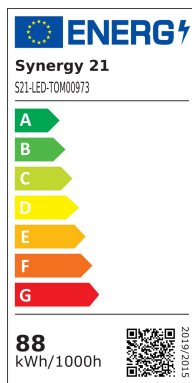

## Synergy 21 LED SMD Power LED Chip 80W cool white

kwh/1000h:	88,00
Lumens:	8100
Watt:	80,0
Nominal Service Life:	35000 Std.
Switching Cycles:	50000
Opt. Ambient Temperature.:	25 °C

Power LED  
80 Watt cool white 6250K  $\pm$ 250  
26-30V, 2800mA (8\*10)  
8100-8200LM

Energy efficiency class: A+  
kWh/1000h: 88

## Attributes

Attribute	Value
Ampere:	2.80
Lichtfarbe:	kaltweiß
Lichtfarbe in Kelvin:	6250
Lumen:	8100-8200
Weight:	0.1 Kg
Warranty:	60.00 Months