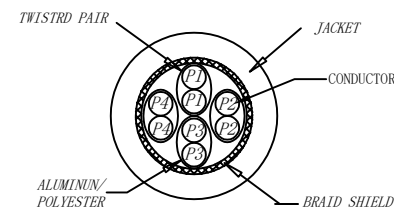

CAT. 6 S/FTP TPE-LSZH 250MHz ISO/IEC 11801 & EN50173-1 & ANSI/TIA-568. 2-D www.Synergy21.de CE

PIN OUT

MATERIAL LIST

⑥	LABEL	NO DRY GLUE LABEL	1	
⑤	MINI TIE	PE MINI TIE(POSSESS METAL) COLOUR SEE THE CHART	2	
④	POLYETHYLENE BAG	SYNERGY 21 SLIP PE BAG	1	
③	CABLE	CAT. 6 S/FTP 27AWG (BC*1P+AL-FOIL)*4+Braid(AL-MG) JACKET:TPE-LSZH OD:6.0±0.2mm COLOUR SEE THE CHART	1	
②	Over mold	80A PVC,COLOR:SEE THE CHART	2	
①	Plug	RJ45 8P8C' S SHIELDED ,THE SHELL PLATED NICKEL ,PIN GOLD PLATED 3u" RED/TRANSPARENT	2	
NO.	PARTS NAME	SPECIFICATION STANDARD	QT' Y	REMARK

Hasia		change "ROSH 2.0" to "ROSH 3.0"	2022-02-25	A6	SYNERGY 21					
		Add New Color	2019-03-14	A5						
		Increase the minimum bend radius	2018-11-30	A4	CUSTOMER NO.		ITEM NO.	SEE THE CHART		
		Add moulding size	2018-06-19	A3	PRODUCT NAME	CAT. 6 S/FTP PATCH CORD TPE-LSZH	manufacture country:	CHINA	UNIT	MM
		Change Moulding	2018-05-29	A2	DRAWNBY	CHECKBY	APPOBY	DATE		
		CHANGE PACKING AND BOX MARK	2018-03-12	A1	SYNERGY 21	SYNERGY 21	SYNERGY 21	2015-01-20		
BY	CHK	REVISION RECORD MODIFICATIONS	DATE	REV.						