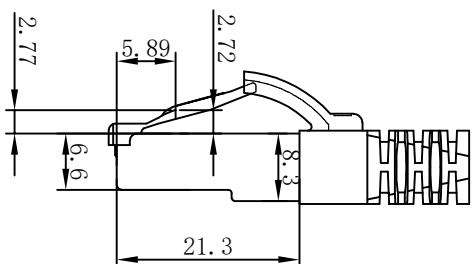

CAT. 6 S/FTP TPE-LSZH 250MHz ISO/IEC 11801 & EN50173-1 & ANSI/TIA-568. 2-D www.Synergy21.de CE

PIN OUT

MATERIAL LIST

⑥	LABEL	NO DRY GLUE LABEL	1	
⑤	MINI TIE	PE MINI TIE(POSSESS METAL) COLOUR SEE THE CHART	2	
④	POLYETHYLENE BAG	SYNERGY 21 SLIP PE BAG	1	
③	CABLE	CAT. 6 S/FTP 27AWG (BC*1P+AL-FOIL)*4+Braid(AL-MG) JACKET:TPE-LSZH OD:6.0±0.2mm COLOUR SEE THE CHART	1	
②	Over mold	80A PVC,COLOR:SEE THE CHART	2	
①	Plug	RJ45 8P8C' S SHIELDED ,THE SHELL PLATED NICKEL ,PIN GOLD PLATED 3u" RED/TRANSPARENT	2	
NO.	PARTS NAME	SPECIFICATION STANDARD	QT' Y	REMARK

NOTE:

- ELECTRICAL TEST:
 - 100% OPEN SHORT, MISS WIRE TEST
 - INSULATION RESISTANCE:DC 300V 10M Ohm;
 - CONTACTOR RESISTANCE:1 OHM per meter
- FLUKE TEST LIMIT:ISO11801 Channel Class E
- Working temperature:-10°C ~ + 60°C
- Storage temperature:-20°C~+75°C
- RoHS 3.0 AND REACH compliant
- Low Smoke (IEC 61034)
- Flame retardant (IEC60332-1-2)
- Halogen free (IEC 60754-1/2)
- Packing:Synergy21 PE Bag+Label
- Minimum of the bending radius is 60mm