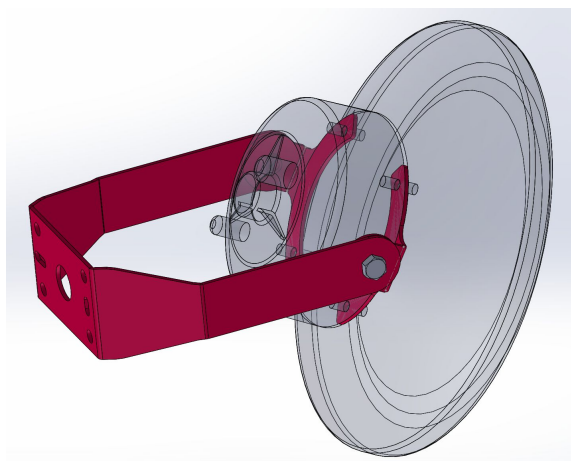

Synergy 21 LED spot pendant light UFO add. Wall bracket for UFO size S bracket long

Long bracket with swivelling range $\pm 110^\circ$ for UFO up to 100W