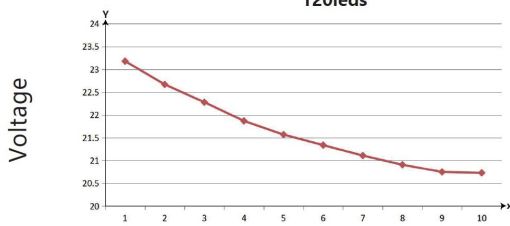

Voltage: 24V, max4A
Watt: 96W±10%
Light colour: warm white, 3100K±250k
Brightness: 7600lm
Beam angle: 120°
Protection class: IP20
Number of LEDs: 1200*3528SMD
Dimensions: 10000*10*3 mm
PCB colour: white, open cable end (360±5mm)
Operating temperature: -25°C to +40°C
Weight: 0.500kg
Can be shortened every 6 LED 10cm
Adhesive tape: yes 3M on the back

Make sure that the LED strip does not exceed a working temperature of 40°C, otherwise its service life cannot be guaranteed.

No guarantee can be given for overheated LED strips

Attributes

Attribute	Value
Abstrahlwinkel:	120
Ampere:	4
CC oder CV:	CV
CRI:	>80
Dimmbar:	abhängig vom Netzteil
Länge:	10
LED Strip Klebeband:	ja
LED Strip Breite:	10
LED Strip Höhe:	3
LED Strip kürzbar:	100
LED Strip Länge:	10000
Lichtfabe in Kelvin:	3100
Lichtfarbe:	warmweiß
Lichtfarbe in Kelvin:	3100
Lichtfarbe Name:	warmweiß
Lumen:	7600
Schutzklasse:	IP20
Volt:	24
Weight:	0.4 Kg
Warranty:	60.00 Months

Additional Images

The relationship of curve variation between voltage and the length of the led strip in single drive 120leds

Accessories

Part No.	Name
140931	Mean Well power supply - 24V 100W dimmable IP65
122587	Synergy 21 Netzteil - 24V 120W Osram IP64
174020	Synergy 21 Power supply - 24V 100W BILTON