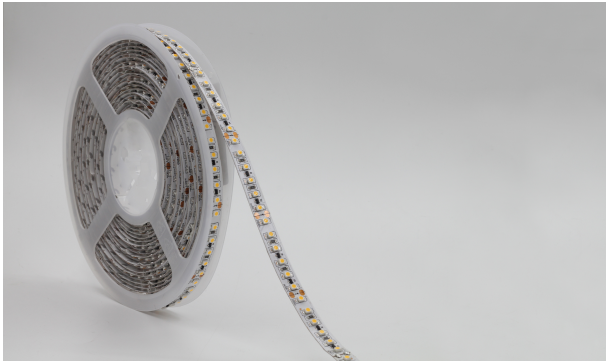

Voltage: 24V, max4A
Watt: 96W±10%
Light colour: warm white, 3100K±250k
Brightness: 7600lm
Beam angle: 120°
Protection class: IP20
Number of LEDs: 1200*3528SMD
Dimensions: 10000*10*3 mm
PCB colour: white, open cable end (360±5mm)
Operating temperature: -25°C to +40°C
Weight: 0.500kg
Can be shortened every 6 LED 10cm
Adhesive tape: yes 3M on the back

Our 3M adhesive tape adheres well, but should only be used as a mounting aid.

There are a variety of mounting options, such as clips, permanently elastic mounting adhesive, cable ties, etc.

Please note that LED strips must also be cooled.

Make sure that the LED strip does not exceed a working temperature of 40°C, otherwise its service life cannot be guaranteed.

No guarantee can be given for overheated LED strips

Attributes

Attribute	Value
Abstrahlwinkel:	120
Ampere:	4
CC oder CV:	CV
CRI:	>80
Dimmbar:	abhängig vom Netzteil
Länge:	10
LED Strip Klebeband:	ja
LED Strip Breite:	10
LED Strip Höhe:	3
LED Strip kürzbar:	100
LED Strip Länge:	10000
Lichtfabe in Kelvin:	3100
Lichtfarbe:	warmweiß
Lichtfarbe in Kelvin:	3100
Lichtfarbe Name:	warmweiß
Lumen:	7600
Schutzklasse:	IP20
Volt:	24
Weight:	0.4 Kg
Warranty:	60.00 Months

Additional Images

The relationship of curve variation between voltage and the length of the led strip in single drive 120leds

Accessories

Part No.	Name
140931	Mean Well power supply - 24V 100W dimmable IP65
122587	Synergy 21 Netzteil - 24V 120W Osram IP64
174020	Synergy 21 Power supply - 24V 100W BILTON