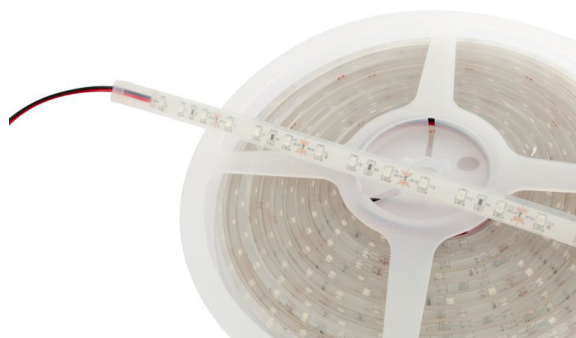

## Synergy 21 LED Flex Strip 60 green DC12V 24W IP68

**SYNERGY 21**

kwh/1000h:	96,00
Lumens:	1500
Watt:	24,0
Nominal Service Life:	35000 Std.
Switching Cycles:	50000
Opt. Ambient Temperature.:	25 °C

Synergy 21 LED Flex Strip green DC12V 24W IP68

Voltage: 12V  
Watt: 24W  
Light colour: green  
Protection class: IP68  
Beam angle: 120°  
Number of LEDs: 300  
Dimensions: 5000\*11\*5 mm  
Weight: 0.090 kg  
Can be shortened every 3 LEDs

Strip can be shortened at markers with sharp scissors.  
!Attention! Strip must first be checked for functionality.  
Only cut the strip when there is no current.

Please note that LED strips must also be cooled.  
Ensure that the LED strip does not exceed the working temperature of 40°C, otherwise the service life cannot be guaranteed.

## Attributes

Attribute	Value
Abstrahlwinkel:	120
Ampere:	2
CC oder CV:	CV
Dimmbar:	abhängig vom Netzteil
Länge:	5
LED Strip Klebeband:	ja
LED Strip Breite:	11
LED Strip Höhe:	5
LED Strip kürzbar:	50
LED Strip Länge:	5000
Lichtfarbe:	grün
Lichtfarbe Name:	grün
Schutzklasse:	IP68
Volt:	12
Weight:	0.4 Kg
Warranty:	60.00 Months