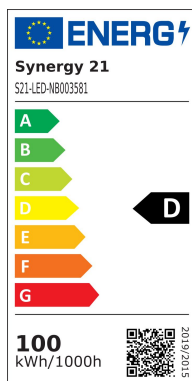

Synergy 21 LED object/stadium HC spotlight 100W IP67 nw dim 120°

kwh/1000h:	100,00
Lumens:	14000
Watt:	100,0
Nominal Service Life:	35000 Std.
Switching Cycles:	50000
Opt. Ambient Temperature.:	25 °C

Operating voltage: AC 85-265V, 50/60Hz
LED: 1 module of 168 LEDs, CREE 3030 140lm/Watt
Power supply unit: 1*MeanWell
Beam angle: 120°, module can be swivelled
Lumen: 1*14000lm
Efficiency: 140Lm/Watt
Light colour: 4000K ±150 cw
CRI: Ra>70
Dimmable: yes, 0-10V
Housing: aluminium
Operating temperature: -40°C to +65°C
Protection class: IP67 / IK08
Dimensions: 208*92*639mm

Other beam angles on request: 10°/30°/60°/90°/120°
Other light colours on request: 4000K/5000K/5700K/6500/

Energy efficiency class: A++
kWh/1000h: 100

The connection of electrical components and systems may only be carried out by only be carried out by qualified specialists!

Attributes

Attribute	Value
Abstrahlwinkel:	120
CRI:	>80
Dimmbar:	0-10V
Grösse:	208*92*639
LED - Gehäusefarbe:	schwarz
LED - Gehäusematerial:	Aluminium
Lichtfarbe:	neutralweiß
Lichtfarbe in Kelvin:	4000
Lumen:	14000
Schutzklasse:	IP67
Volt:	230
Weight:	4 Kg
Warranty:	60.00 Months