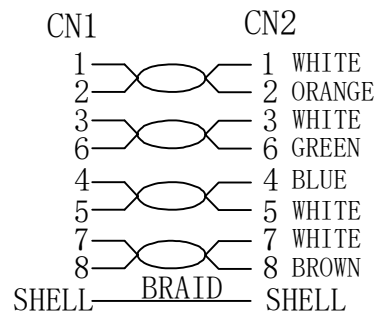

CAT6A S/FTP with 600MHz cat.7 raw cable 4x2x26AWG/7 TPE/LSZH ISO11801 & EN50173 & ANSI/TIA568C.2 www.Synergy21.de

11.68±0.1

WIRING DIAGRAM

NOTE:

1. ELECTRICAL TEST:100% OPEN SHORT, MISS WIRE TEST
2. FLUKE Channel LINK TEST:  
TEST LIMIT:ISO11801 Channel Class EA
3. Working temperature:-10°C~+60°C  
Storage temperature:-20°C~+75°C
4. ROHS 3.0 AND REACH compliant
5. Support PoE/PoE+/PoE++
6. Flame retardant (IEC60332-1-2)  
Low smoke(IEC 61034)  
Halogen free(IEC 60754-2)
7. Raw cable is Cat7 up to 600mhz
8. Packing: 1pc/synergy 21 bag+label

MATERIAL LIST

|       |            |  |       |            |
|-------|------------|--|-------|------------|
| ③     | OVER MOLD  | PVC  | 2     |            |
| ②     | CONNECTOR  | CAT6A 500Mhz RJ45 8P8C Shielded Plug, Pin Gold Plated 3u" Shell Nickel plating COLOUR: Transparence Yellow | 2     |            |
| ①     | CABLE      | S/FTP CAT. 7 600Mhz 26AWG (BC*1P+AL-FOLL)*4P+BRAID (AL-MG) JACKET:Ultraflex TPE/LSZH OD:6.0±0.2mm          | 1     |            |
| NO.   | PARTS NAME | SPECIFICATION STANDARD   | QT' Y | REMARK     |
| Hasia |            | change "ROSH 2.0" to "ROSH 3.0"  |       | 2022-02-25 |
|       |            | NEW  |       | 2021-7-15  |
| BY    | CHK        | REVISION RECORD MODIFICATION   |       | DATE       |