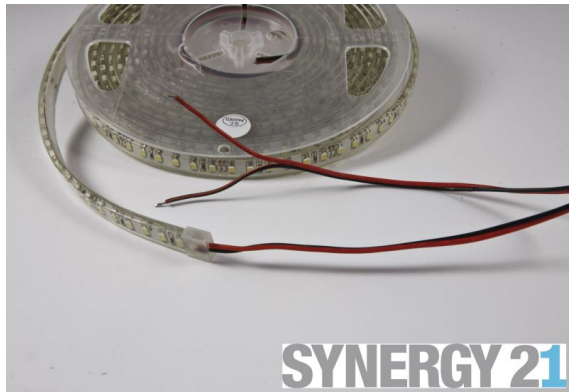

Synergy 21 LED flex strip 120 NW DC12V 48W IP68

kwh/1000h:	48,00
Lumens:	3600
Watt:	48,0
Nominal Service Life:	35000 Std.
Switching Cycles:	50000
Opt. Ambient Temperature.:	25 °C

LED Flex Strip neutral white, PCB white
DC12V, max. 4A, 48W \pm 10%,
600Leds, 120°, 3528SMD
Length: 5000mm, 11*5mm
Lumen: 3600
4500K \pm 250
without adhesive tape
can be shortened every 3 LED
open cable end
outdoor, filled tube, IP68
Suitable up to -25°C!

Energy efficiency class: A+
kWh/1000h: 48
Strip can be shortened at markings with sharp scissors.
!Attention! Strip must be checked for functionality beforehand.
Only split the strip when there is no power.

Please note that LED strips must also be cooled.
Ensure that the LED strip does not exceed the working temperature of 40°C, otherwise the service life cannot be guaranteed.

Attributes

Attribute	Value
Abstrahlwinkel:	120
Ampere:	4
CC oder CV:	CV
CRI:	>80
Dimmbar:	abhängig vom Netzteil
Länge:	5
LED Strip Klebeband:	ja
LED Strip Breite:	11
LED Strip Höhe:	5
LED Strip kürzbar:	25
LED Strip Länge:	5000
Lichtfabe in Kelvin:	4500
Lichtfarbe:	neutralweiß
Lichtfarbe in Kelvin:	4500
Lichtfarbe Name:	neutralweiß
Lumen:	3600
Schutzklasse:	IP68
Volt:	12
Weight:	0.3 Kg
Warranty:	24.00 Months

Additional Images

Accessories

Part No.	Name
81069	Synergy 21 LED zub Hollow Socket with Screw Terminals
81068	Synergy 21 LED zub wooden plug with screw terminals
81741	Synergy 21 LED Flex Strip add. Silicone mounting clip 10 pack
78195	Synergy 21 Power supply unit - 12V 60W
79612	Synergy 21 LED power supply - 12V 60W
148726	Synergy 21 - Waterproof connector 1:1
148727	Synergy 21 - Waterproof connector 1:2
148730	Synergy 21 - Waterproof connector box 3 ports
148729	Synergy 21 - Waterproof connector box 3 ports transparent
148728	Synergy 21 - Waterproof connector box 4 ports
139522	Mean Well power supply - 12V 120W IP67