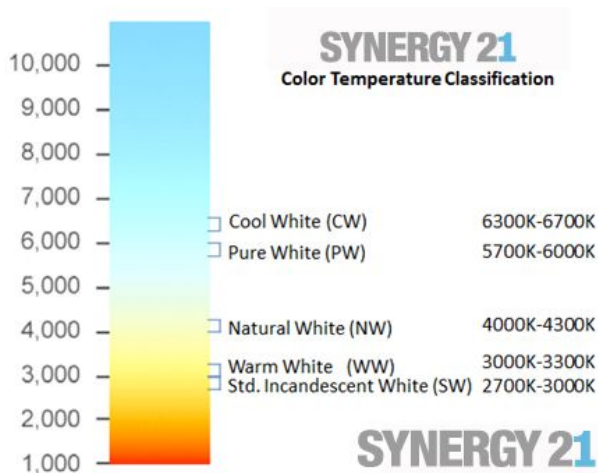

Accessories

Part No.	Name
132052	Synergy 21 LED Controller EOS 05 2-Kanal Controller+Netzteil CC dual weiß (CCT) 50W
126643	Synergy 21 LED Controller EOS 05 Handsender dual 2 dual weiß (CCT)
116369	Synergy 21 LED Controller EOS 05 Wanddimmer dual weiß (CCT)
125227	Synergy 21 LED Controller EOS 05 1-channel single color controller+power supply CC 200-1500mA 50W
116369	Synergy 21 LED Controller EOS 05 Wanddimmer dual weiß (CCT)