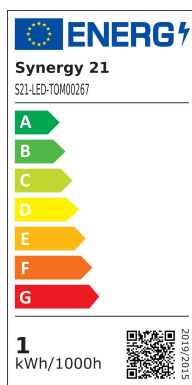

Synergy 21 LED Retrofit G4 4x SMD ww 5630

SYNERGY 21

kwh/1000h:	1,00
Lumens:	90
Watt:	0,7
Nominal Service Life:	35000 Std.
Switching Cycles:	50000
Opt. Ambient Temperature.:	25 °C

- LED G4 4x SMD 0.7W
- pins on the side
- warm white 3300K, 90Lm
- 4x SMD53630 LED
- 12V AC/DC
- Dimensions: Ø 24mm
- also suitable for short-term overvoltage 8-30VDC (e.g. caravan, boat)
- Full brightness from 10V

Please note that Synergy21 LED retrofit lamps may only be operated at an operating temperature of max. 50 C°.
Please note this when using/installing your LED light sources

In the event of deviations, the service life of the LEDs cannot be guaranteed!

Energy efficiency class: A++

kWh/1000h: 1

Attributes

Attribute	Value
CRI:	80
Dimmbar:	Nein
Lichtfarbe:	warmweiss

Attribute	Value
Lichtfarbe in Kelvin:	3300
Lumen:	90
Sockel:	G4
Weight:	0.004 Kg
Warranty:	60.00 Months