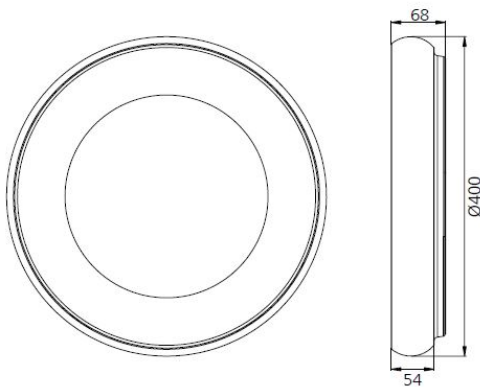

Connection: 200-240V AC
Dimmable: yes triac
Wattage: 35 Watt
Lumen: 2934 lm
CRI: >80
Light colour: neutral white, 4000K
Beam angle: 120°
Operating temperature: -20° +45° C
Size: Ø400mm
Height: 68mm
Weight: 2000 g

Energy efficiency class: A+
kWh/1000h: 25

Image similar

Attributes

Attribute	Value
-----------	-------

Abstrahlwinkel:	120
Betriebstemperatur:	-20 bis +45
CRI:	>80
Dimmbar:	TRIAC
Grösse:	Ø400*68
LED - Gehäusefarbe:	schwarz
LED - Gehäusematerial:	Kunststoff
Lichtfarbe:	neutralweiß
Lichtfarbe in Kelvin:	4000
Lumen:	2835
Schutzklasse:	IP20
Volt:	230
Weight:	2 Kg
Warranty:	60.00 Months

Additional Images

- IP40, CRI-80, 120° Beam angle
- Hallow & anti-glare design, Unique, Elegant
- Multi-Installation: Suspending & Surface mounted