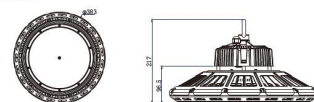

Dimension

Installation: