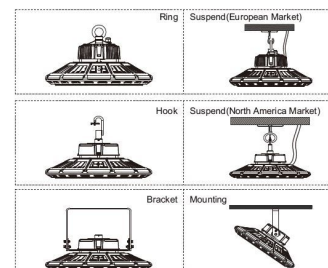

## Additional Images

Dimension

Installation:

Weight:4.80Kg