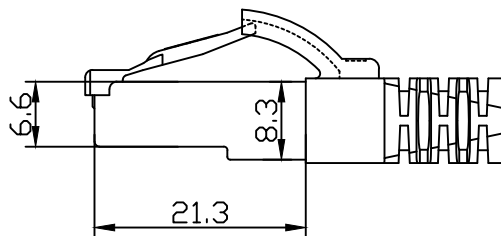

CAT6A S/FTP with 600MHz cat.7 raw cable 4x2x26AWG/7 TPE/LSZH ISO11801 & EN50173 & ANSI/TIA568C.2 www.Synergy21.de

11.68±0.1

WIRING DIAGRAM

NOTE:

1. ELECTRICAL TEST:100% OPEN SHORT, MISS WIRE TEST
2. FLUKE Channel LINK TEST:
TEST LIMIT:ISO11801 Channel Class EA
3. Working temperature:-10°C~+60°C
Storage temperature:-20°C~+75°C
4. ROHS 3.0 AND REACH compliant
5. Support PoE/PoE+/PoE++
6. Flame retardant (IEC60332-1-2)
Low smoke(IEC 61034)
Halogen free(IEC 60754-2)

MATERIAL LIST

| ③ | OVER MOLD | PVC | 2 | |
|-------|------------|--|------------|--------|
| ② | CONNECTOR | CAT6A 500Mhz RJ45 8P8C Shielded Plug, Pin Gold Plated 3u" Shell Nickel plating COLOUR: Transparence Yellow | 2 | |
| ① | CABLE | S/FTP CAT. 7 600Mhz 26AWG (BC*1P+AL-FOLL)*4P+BRAID (AL-MG) JACKET:Ultraflex TPE/LSZH OD:6.0±0.2mm | 1 | |
| NO. | PARTS NAME | SPECIFICATION STANDARD | QT' Y | REMARK |
| Hasia | | change "ROSH 2.0" to "ROSH 3.0" | 2022-02-25 | A1 |
| | | NEW | 2021-7-15 | A |
| BY | CHK | REVISION RECORD MODIFICATION | DATE | REV. |