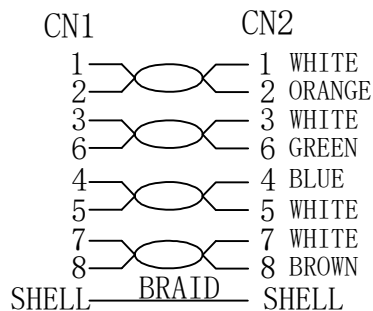

CAT6A S/FTP with 600MHz cat.7 raw cable 4x2x26AWG/7 TPE/LSZH ISO11801 & EN50173 & ANSI/TIA568C.2 www.Synergy21.de

11.68±0.1

WIRING DIAGRAM

NOTE:

1. ELECTRICAL TEST:100% OPEN SHORT, MISS WIRE TEST
2. FLUKE Channel LINK TEST:
TEST LIMIT:ISO11801 Channel Class EA
3. Working temperature:-10°C~+60°C
Storage temperature:-20°C~+75°C
4. ROHS 3.0 AND REACH compliant
5. Support PoE/PoE+/PoE++
6. Flame retardant (IEC60332-1-2)
Low smoke(IEC 61034)
Halogen free(IEC 60754-2)

MATERIAL LIST

| ③ | OVER MOLD | PVC | 2 | |
|-------|------------|--|------------|--------|
| ② | CONNECTOR | CAT6A 500Mhz RJ45 8P8C Shielded Plug, Pin Gold Plated 3u" Shell Nickel plating COLOUR: Transparence Yellow | 2 | |
| ① | CABLE | S/FTP CAT. 7 600Mhz 26AWG (BC*1P+AL-FOLL)*4P+BRAID (AL-MG) JACKET:Ultraflex TPE/LSZH OD:6.0±0.2mm | 1 | |
| NO. | PARTS NAME | SPECIFICATION STANDARD | QT' Y | REMARK |
| Hasia | | change "ROSH 2.0" to "ROSH 3.0" | 2022-02-25 | A1 |
| | | NEW | 2021-7-15 | A |
| BY | CHK | REVISION RECORD MODIFICATION | DATE | REV. |

| Color:Orange (Pantone 1575C) | |
|------------------------------|-----------|
| ITEM NO. | LENGTH |
| S217684 | 150±5 |
| S217685 | 250±10 |
| S217686 | 500±15 |
| S217687 | 1000±20 |
| S217688 | 1500±30 |
| S217689 | 2000±30 |
| S217690 | 3000±50 |
| S217691 | 5000±100 |
| S217692 | 7500±200 |
| S217693 | 10000±200 |
| S217694 | 15000±300 |
| S217695 | 20000±300 |
| S217696 | 25000±300 |
| S217697 | 30000±500 |

| COLOR:purple (Pantone 2725C) | |
|------------------------------|-----------|
| ITEM NO. | LENGTH |
| S217760 | 150±5 |
| S217761 | 250±10 |
| S217762 | 500±15 |
| S217763 | 1000±20 |
| S217764 | 1500±30 |
| S217765 | 2000±30 |
| S217766 | 3000±50 |
| S217767 | 5000±100 |
| S217768 | 7500±200 |
| S217769 | 10000±200 |
| S217770 | 15000±300 |
| S217771 | 20000±300 |
| S217772 | 25000±300 |
| S217773 | 30000±500 |