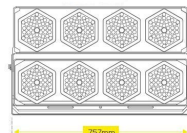

Attributes

Attribute	Value
Abstrahlwinkel:	30
CRI:	>80
Dimmbar:	nein
Grösse:	757*92*458
LED - Gehäusefarbe:	schwarz
LED - Gehäusematerial:	Aluminium
Lichtfarbe:	kaltweiß
Lichtfarbe in Kelvin:	5700
Lumen:	112000
Schutzklasse:	IP67
Volt:	230
Weight:	31.2 Kg
Warranty:	60.00 Months

Additional Images