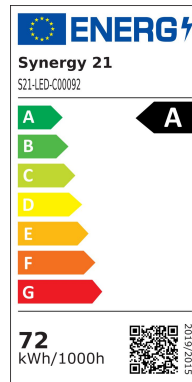

Synergy 21 LED Flex Strip 70 blue DC24V 72W IP20

kwh/1000h:	72,00
Lumens:	1500
Watt:	72,0
Nominal Service Life:	35000 Std.
Switching Cycles:	50000
Opt. Ambient Temperature.:	25 °C

LED Flex Strip blue IP20,
DC24V, 72W,
350Leds, 120°, 5050SMD, 1500LM
Length: 5000*14*4.2mm
Can be shortened every 6 LEDs

Strip can be shortened at marking marks with sharp scissors.
!Attention! Strip must be checked for functionality beforehand.
Only split the strip when no current is present.

Energy efficiency class: B
kWh/1000h: 72

Attribute	Value
Ampere:	3
CC oder CV:	CV
Dimmbar:	abhängig vom Netzteil
LED Strip Klebeband:	nein
LED Strip Breite:	14
LED Strip Höhe:	4.20
LED Strip Klebeband:	nein
LED Strip kürzbar:	85.60
LED Strip Länge:	5000
Lichtfabe in nm:	465
Lichtfarbe:	blau
Lichtfarbe 3:	465
Lichtfarbe in nm:	465
Lichtfarbe Name:	blau
Lumen:	1500
Schutzklasse:	IP20
Volt:	24
Weight:	0.1 Kg