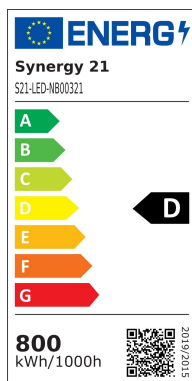

Synergy 21 LED object/stadium HC spotlight 800W IP67 CW

kwh/1000h:	800,00
Lumens:	112000
Watt:	800,0
Nominal Service Life:	35000 Std.
Switching Cycles:	50000
Opt. Ambient Temperature.:	25 °C

Operating voltage: AC 85-265V, 50/60Hz
 LED: 8 modules of 168 LEDs, CREE 3030 140lm/Watt
 Power supply unit: 4*MeanWell
 Beam angle: 30°, module can be swivelled
 Lumen: 8*14000lm = 112000lm
 Efficiency: 140Lm/Watt
 Light colour: 5700K ±150
 CRI: Ra>70
 Dimmable: no
 Housing: Aluminium
 Operating temperature: -40°C to +65°C
 Protection class: IP67 / IK08
 Dimensions: 757*92*458mm

Other beam angles on request: 10°/30°/60°/90°/120°
 Other light colours on request: 4000K/5000K/5700K/6500/

Energy efficiency class: A++
 kWh/1000h: 800

The connection of electrical components and systems may only be carried out by qualified specialists!

Attributes

Attribute	Value
Abstrahlwinkel:	30
CRI:	>80
Dimmbar:	nein
Grösse:	757*92*458
LED - Gehäusefarbe:	schwarz
LED - Gehäusematerial:	Aluminium
Lichtfarbe:	kaltweiß
Lichtfarbe in Kelvin:	5700
Lumen:	112000
Schutzklasse:	IP67
Volt:	230
Weight:	31.2 Kg
Warranty:	60.00 Months