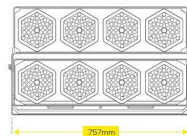

Attributes

Attribute	Value
Abstrahlwinkel:	30
CRI:	>80
Dimmbar:	nein
Grösse:	757*92*458
LED - Gehäusefarbe:	schwarz
LED - Gehäusematerial:	Aluminium
Lichtfarbe:	kaltweiß
Lichtfarbe in Kelvin:	5700
Lumen:	112000
Schutzklasse:	IP67
Volt:	230
Weight:	31.2 Kg
Warranty:	60.00 Months

Additional Images