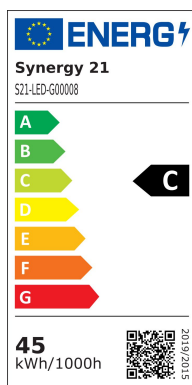

Synergy 21 LED HID Corn Retrofit E40 360° 45W nw

kwh/1000h:	45,00
Lumens:	6750
Watt:	45,0
Nominal Service Life:	35000 Std.
Switching Cycles:	50000
Opt. Ambient Temperature.:	25 °C

E40 threaded base (E27 available on request)
Replacement for 200W HPS / MHL

LED: 208*SMD2835 (Samsung)
Colour: neutral white, other light colours are available on request.
Kelvin: 4000K
CRI: >80
Beam angle: 360° and base rotatable by 350
Wattage (W): 45
Lumen (Lm): 6750
Cover: milky
Dimmable: no
Voltage (V): 100-277VAC, 50/60Hz
Diameter: 85 mm
Total length: 253 mm
Protection class: IP64
Operating temperature: -40°~+60°C

Energy efficiency class: A+
kWh/1000h: 45

Attributes

Attribute	Value
Abstrahlwinkel:	180
CRI:	>80
Dimmbar:	nein
Lichtfarbe:	neutralweiss
Lichtfarbe in Kelvin:	4500
Lumen:	6750
Schutzklasse:	IP64
Sockel:	E40
Weight:	0.73 Kg
Warranty:	60.00 Months