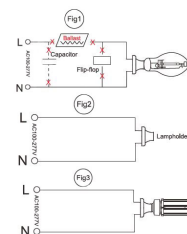

LED: 208*SMD2835 (Samsung)
Colour: neutral white, other light colours are available on request.
Kelvin: 4000K
CRI: >80
Beam angle: 360° and base rotatable by 350
Wattage (W): 45
Lumen (Lm): 6750
Cover: milky
Dimmable: no
Voltage (V): 100-277VAC, 50/60Hz
Diameter: 85 mm
Total length: 253 mm
Protection class: IP64
Operating temperature: -40°~+60°C

Energy efficiency class: A+
kWh/1000h: 45

Attributes

Attribute	Value
Abstrahlwinkel:	180
CRI:	>80
Dimmbar:	nein
Lichtfarbe:	neutralweiss
Lichtfarbe in Kelvin:	4500
Lumen:	6750
Schutzklasse:	IP64
Sockel:	E40
Weight:	0.73 Kg
Warranty:	60.00 Months

Additional Images

Features:

Installation:

Accessories

Part No.	Name
117502	Synergy 21 LED adapter for LED lamps E40->E40 long