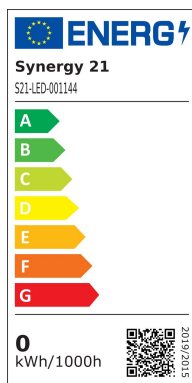

Synergy 21 LED Retrofit E27 S14 yellow with 2 watts for fairy lights

kwh/1000h:	0,00
Lumens:	0
Watt:	2,0
Nominal Service Life:	35000 Std.
Switching Cycles:	15000
Opt. Ambient Temperature.:	25 °C

S14 E27 glass bulb yellow
AC 230V/24V DC
2 Watt
Height: 90mm (with base)
Diameter: 45mm
Protection class: IP54
Light colour: yellow

Please note that the Synergy21 LED retrofit bulbs may only be operated at an operating temperature between -10 and +50°C. In the event of deviations, the service life of the LEDs cannot be guaranteed. In the event of deviations, the service life of the LEDs cannot be guaranteed

Attributes

Attribute	Value
Abstrahlwinkel:	300
Dimmbar:	nein
LED Strip Länge:	90mm
Lichtfarbe:	gelb
Schutzklasse:	IP54

Attribute	Value
Socket:	E27
Weight:	0.017 Kg
Warranty:	24.00 Months

Additional Images