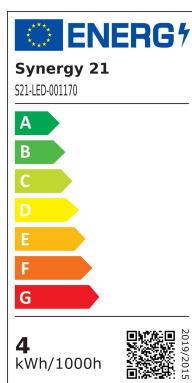

Synergy 21 LED Retrofit E27 Love Ball 4W ww gold dimmable

kwh/1000h:	4,00
Lumens:	230
Watt:	4,0
Nominal Service Life:	35000 Std.
Switching Cycles:	50000
Opt. Ambient Temperature.:	25 °C

Base: E27
Watt: 4W
Kelvin: 2200K, warm white
Lumen : 230lm
RA: 80
Beam angle: 360°
Operating voltage: 230V AC
Length: 180mm Diameter: 125mm

Please note that the Synergy21 LED retrofit lamps may only be operated at an operating temperature between 0-50 C°. In the event of deviations, the service life of the LEDs cannot be guaranteed!

Energy efficiency class: A+
kWh/1000h: 4

Attributes

Attribute	Value
Abstrahlwinkel:	360
CRI:	80
Dimmbar:	Ja

Attribute	Value
Lichtfarbe:	warmeweiss
Lichtfarbe in Kelvin:	2200
Lumen:	230
Sockel:	E27
Weight:	0.106 Kg
Warranty:	24.00 Months