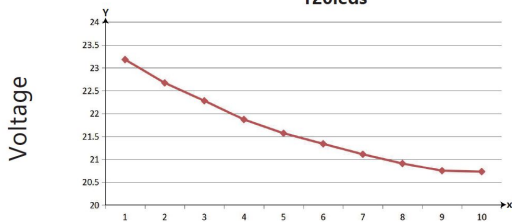

Voltage: 24V, max4A
Watt: 96W±10%
Light colour: warm white, 3100K±250k
Brightness: 7600lm
Beam angle: 120°
Protection class: IP20
Number of LEDs: 1200*3528SMD
Dimensions: 10000*10*3 mm
PCB colour: white, open cable end (360±5mm)
Operating temperature: -25°C to +40°C
Weight: 0.500kg
Can be shortened every 6 LED 10cm
Adhesive tape: yes 3M on the back

Make sure that the LED strip does not exceed a working temperature of 40°C, otherwise its service life cannot be guaranteed.

No guarantee can be given for overheated LED strips

Attributes

Attribute	Value
Abstrahlwinkel:	120
Ampere:	4
CC oder CV:	CV
CRI:	>80
Dimmbar:	abhängig vom Netzteil
Länge:	10
LED Strip Klebeband:	ja
LED Strip Breite:	10
LED Strip Höhe:	3
LED Strip Klebeband:	ja
LED Strip kürzbar:	100
LED Strip Länge:	10000
Lichtfabe in Kelvin:	3100
Lichtfarbe:	warmweiß
Lichtfarbe in Kelvin:	3100
Lichtfarbe Name:	warmweiß
Lumen:	7600
Schutzklasse:	IP20
Volt:	24
Weight:	0.4 Kg
Warranty:	60.00 Months

Additional Images

The relationship of curve variation between voltage and the length of the led strip in single drive 120leds

Accessories

Part No.	Name
140931	Mean Well power supply - 24V 100W dimmable IP65
122587	Synergy 21 Netzteil - 24V 120W Osram IP64
174020	Synergy 21 Power supply - 24V 100W BILTON