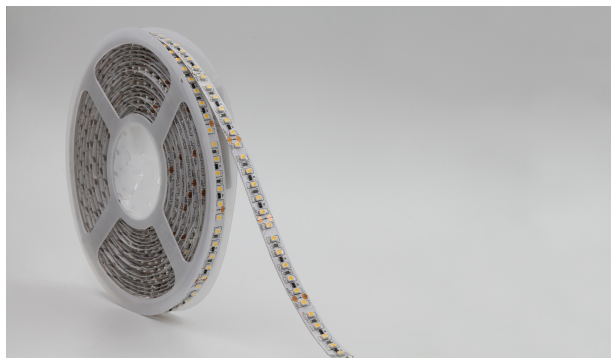

Voltage: 24V, max4A
Watt: 96W±10%
Light colour: warm white, 3100K±250k
Brightness: 7600lm
Beam angle: 120°
Protection class: IP20
Number of LEDs: 1200*3528SMD
Dimensions: 10000*10*3 mm
PCB colour: white, open cable end (360±5mm)
Operating temperature: -25°C to +40°C
Weight: 0.500kg
Can be shortened every 6 LED 10cm
Adhesive tape: yes 3M on the back

Our 3M adhesive tape adheres well, but should only be used as a mounting aid.

There are a variety of mounting options, such as clips, permanently elastic mounting adhesive, cable ties, etc.

Please note that LED strips must also be cooled.

Make sure that the LED strip does not exceed a working temperature of 40°C, otherwise its service life cannot be guaranteed.

No guarantee can be given for overheated LED strips

Attributes

Attribute	Value
Abstrahlwinkel:	120
Ampere:	4
CC oder CV:	CV
CRI:	>80
Dimmbar:	abhängig vom Netzteil
Länge:	10
LED Strip Klebeband:	ja
LED Strip Breite:	10
LED Strip Höhe:	3
LED Strip Klebeband:	ja
LED Strip kürzbar:	100
LED Strip Länge:	10000
Lichtfabe in Kelvin:	3100
Lichtfarbe:	warmweiß
Lichtfarbe in Kelvin:	3100
Lichtfarbe Name:	warmweiß
Lumen:	7600
Schutzklasse:	IP20
Volt:	24
Weight:	0.4 Kg
Warranty:	60.00 Months

Additional Images

The relationship of curve variation between voltage and the length of the led strip in single drive 120leds

Accessories

Part No.	Name
140931	Mean Well power supply - 24V 100W dimmable IP65
122587	Synergy 21 Netzteil - 24V 120W Osram IP64
174020	Synergy 21 Power supply - 24V 100W BILTON