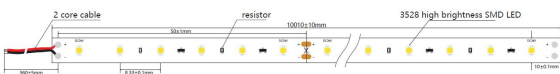

Additional Images