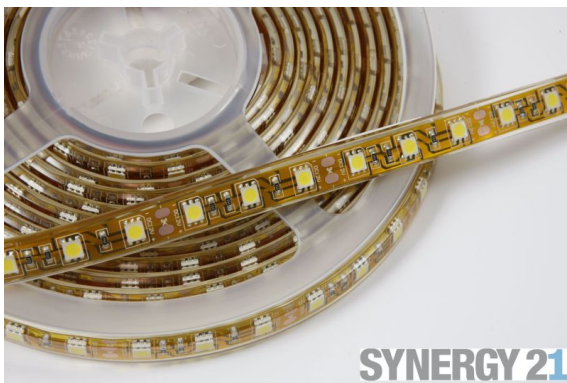

Synergy 21 LED Flex strip 60 WW DC24V 72W IP68

kwh/1000h:	72,00
Lumens:	4500
Watt:	72,0
Nominal Service Life:	35000 Std.
Switching Cycles:	50000
Opt. Ambient Temperature.:	25 °C

LED Flex Strip warm white,
DC24V, max. 3A, 72W,
300Leds, 120°, 5050SMD
Length: 5000*12.9*5mm,
Lumen: 4500
3000K ±250
outdoor, filled tube, IP68
can be shortened: every 10 cm
open cable end
Adhesive tape for mounting aid on the back

Suitable up to -25°C!

Energy efficiency class: A
kWh/1000h: 72

Please note that LED strips also need to be cooled.
Make sure that the LED strip does not exceed an operating temperature of 40°C, otherwise the service life cannot be guaranteed.

Attributes

Attribute	Value
Abstrahlwinkel:	120
Ampere:	3
CC oder CV:	CV
CRI:	>80
Dimmbar:	abhängig vom Netzteil
Länge:	5
LED Strip Klebeband:	ja
LED Strip Breite:	12.90
LED Strip Höhe:	5
LED Strip Klebeband:	ja
LED Strip kürzbar:	100
LED Strip Länge:	5000
Lichtfabe in Kelvin:	3000
Lichtfarbe:	warmweiß
Lichtfarbe in Kelvin:	3000
Lichtfarbe Name:	warmweiß
Lumen:	4500
Schutzklasse:	IP68
Volt:	24
Weight:	0.2 Kg
Warranty:	60.00 Months

Additional Images

Accessories

Part No.	Name
81069	Synergy 21 LED zub Hollow Socket with Screw Terminals
81068	Synergy 21 LED zub wooden plug with screw terminals
81741	Synergy 21 LED Flex Strip add. Silicone mounting clip 10 pack
148726	Synergy 21 - Waterproof connector 1:1
148727	Synergy 21 - Waterproof connector 1:2
148730	Synergy 21 - Waterproof connector box 3 ports